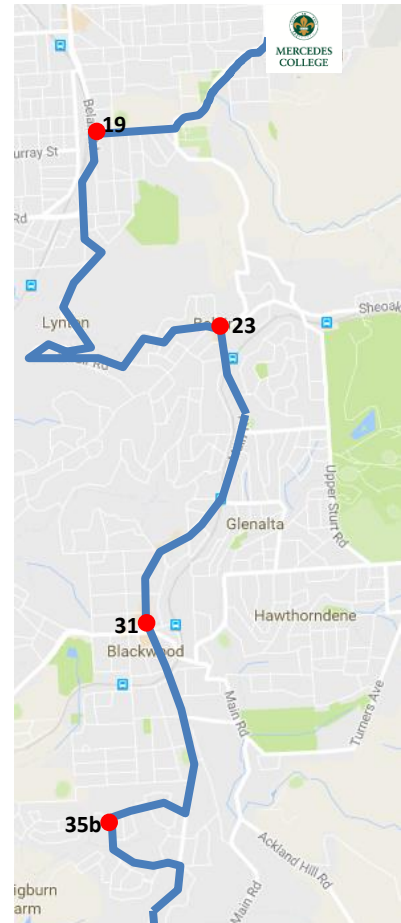

MERCEDES COLLEGE

COMPASSION LOYALTY JUSTICE INTEGRITY RESPONSIBILITY MUTUAL RESPECT

Mercedes College Southern Bus Service

Timetable

Effective 7 November, 2016

Morning Service (Blue Route)
 Regular Afternoon Service (Blue/Orange Route)
 Afternoon Variations (Blue/Purple Route)

Stop	Location	AM	PM	PM
44	Old South Rd, Reynella	7.24	4.33	4.36
39f	Happy Valley	7.31	4.26	4.29
28	Black Rd near Glenalvon	7.37	4.20	4.23
45	Oakridge Rd	7.45	4.12	4.15
43b	Black Rd near Sturt Approach	7.46	4.11	4.14
42b	Black Rd near Glendale	7.47	4.10	4.12
M	McNamara Rd near Main Rd	7.50	-	-
S	Sandow Crescent	-	-	4.08
35b	Grand Boulevard	7.57	3.57	
31	Main Rd, Blackwood	8.01	3.53	
23	BP Belair Triangle	8.07	3.48	
19	Springbank/Belair Road	8.13	3.42	
	Mercedes College	8.23	3.35	

* More stops available upon request

Times are approximate and are subject to traffic, weather and road conditions, and railway crossings.

Please be at your bus stop 5 minutes prior to the listed time for your pickup in the morning so that you are ready to board without holding up other traffic.