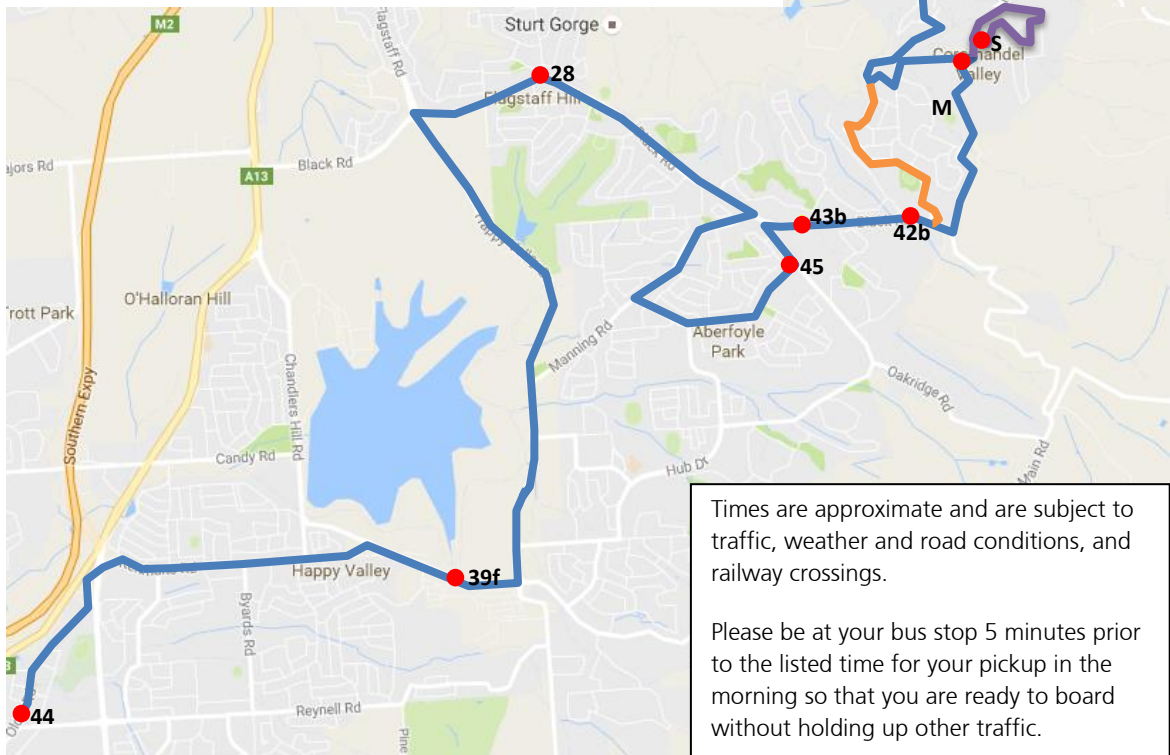

MERCEDES COLLEGE

COMPASSION LOYALTY JUSTICE INTEGRITY RESPONSIBILITY MUTUAL RESPECT

Mercedes College Southern Bus Service

Timetable

Effective 7 November, 2016

Morning Service (Blue Route)
 Regular Afternoon Service (Blue/Orange Route)
 Afternoon Variations (Blue/Purple Route)

Stop	Location	AM	PM	PM
44	Old South Rd, Reynella	7.24	4.33	4.36
39f	Happy Valley	7.31	4.26	4.29
28	Black Rd near Glenalvon	7.37	4.20	4.23
45	Oakridge Rd	7.45	4.12	4.15
43b	Black Rd near Sturt Approach	7.46	4.11	4.14
42b	Black Rd near Glendale	7.47	4.10	4.12
M	McNamara Rd near Main Rd	7.50	-	-
S	Sandow Crescent	-	-	4.08
35b	Grand Boulevard	7.57	3.57	
31	Main Rd, Blackwood	8.01	3.53	
23	BP Belair Triangle	8.07	3.48	
19	Springbank/Belair Road	8.13	3.42	
	Mercedes College	8.23	3.35	

* More stops available upon request

Times are approximate and are subject to traffic, weather and road conditions, and railway crossings.

Please be at your bus stop 5 minutes prior to the listed time for your pickup in the morning so that you are ready to board without holding up other traffic.